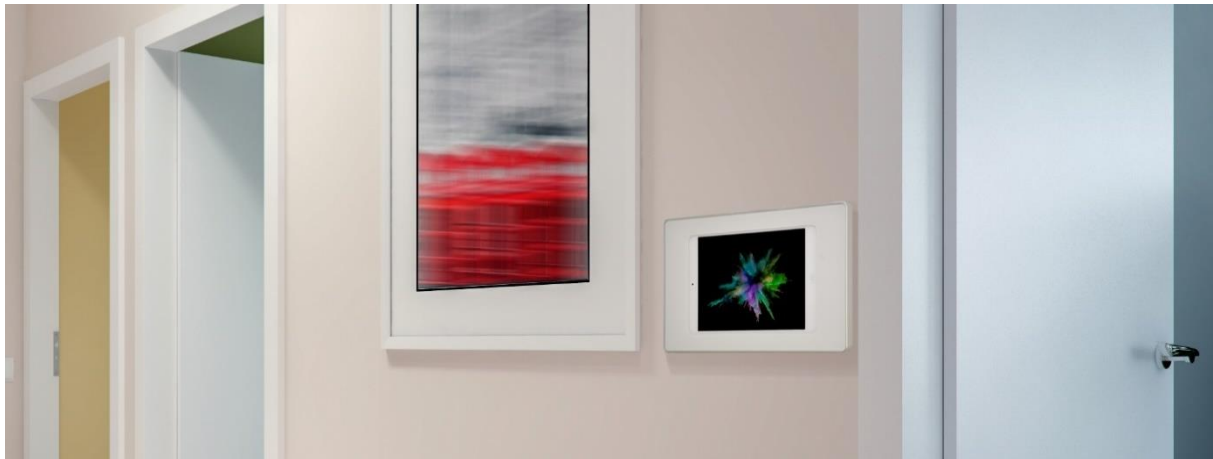

## iRoom's surDock / surDock mini

Non-Removable iPad Surface-Mount Docking Station

**Made of Aluminum and Glass**  
**Compatible with all current iPad models\***  
**Easy Installation**

### Store, charge and lock your iPad.

iRoom's surDock and surDock mini is a stylish and affordable non-removable on-wall surface-mount docking station for the iPad and iPad mini. The iPad is permanently charged through the included power supply and always ready for use. surDock and surDock mini are designed to have your iPad at hand at a designated location to use it as a control device for home or office automation systems or to stream music wirelessly to the audio system in your home.

## Non-Removable iPad Surface-Mount Docking Station

## Features

**Stylish iPad on-wall docking station**

Accommodates iPad Air 1 & 2, iPad 9.7" & 10.5", Pro 9.7", mini 1-4

**High-quality product made of aluminum and glass**

Perfectly blends in with any interior design